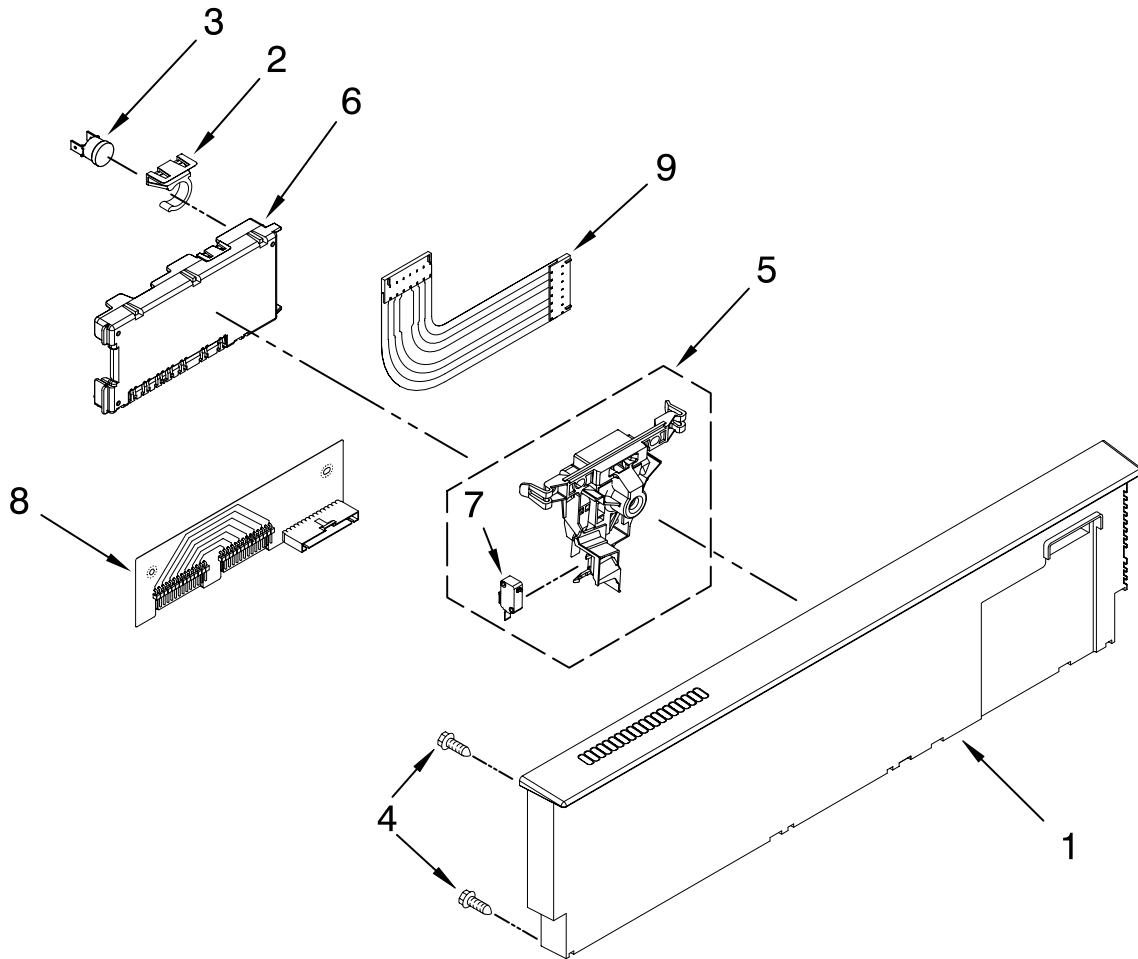

KitchenAid® DOOR AND PANEL PARTS

UNDERCOUNTER
DISHWASHER

For Model: KUDE70CVSS0
(Stainless)

Illus. No.	Part No.	DESCRIPTION
1	W10056407	Literature Parts
	W10194847	Instructions, Installation
	W10208710	Energy Guide
	W10208710	Guide, Use & Care Spanish
	W10208709	Guide, Use & Care English/French
	W10142826	Tech Sheet
	W10158347	Tech Sheet, French
2		Arm, Hinge
	8534854	Left
	8534853	Right
3	8268983	Stiffener, Door
4	W10073520	Insulation, Door
5		Access Panel
	W10194851	Black
6		Panel, Full Front (Includes Items 4, 10, 16, 17, 19 AND 20)
	W10137621	Stainless
7	8534008	Screw
8		Toe Panel (Includes Items 11 & 18)
	8558252	Black
9		Handle Assy (Includes Item 7)
	W10083935	Stainless
10	8564951	Stud, Mounting
11	8268581	Insulation, Toe Panel
12		Screw
	302868	Black
13	304392	Screw
14	W10056420	Bezel
15	3400071	Screw
16		Nameplate
	W10021850	Stainless
17	2004333	Nut
18	8269016	Clip, Grounding
19	W10133538	Plate, Backing
20	W10123421	Screw
21	W10056310	Panel, Access Panel

FOR ORDERING INFORMATION REFER TO PARTS PRICE LIST

CONTROL PANEL PARTS

For Model: KUDE70CVSS0
(Stainless)

Illus. No.	Part No.	DESCRIPTION
------------	----------	-------------

1		Console Assembly (Includes Insert)
	W10056419	Midnight Grey
2	8546546	Clip, Bi-Metal
3	661663	Bi-Metal
4	3369051	Screw
5	W10077360	Latch Assembly
6	W10056352	Control, Electronic
7	W10134019	Switch, Door
8	8531873	Board, Interconnect
9	8531877	Cable-Ribbon